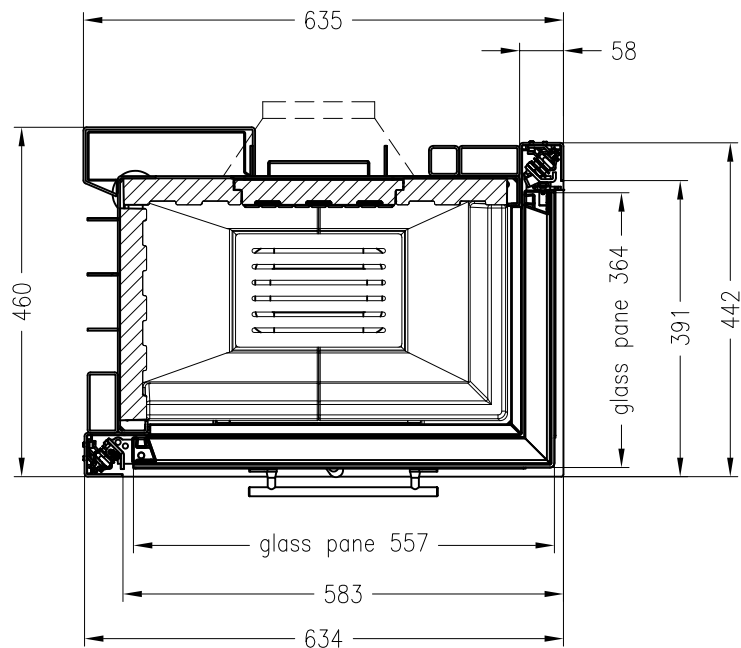

# Fireplace insert Varia 2R-55h-4S

elevating door

## Linear 4S

as at: 02/2012

front view  
M~1:20

side view  
M~1:20

horizontal section  
M~1:10

All representations and drawings are protected by applicable copyright laws.  
Utilisation or publication, including individual details, only with our written approval.  
Technical data subject to change. Errors and omissions excepted.