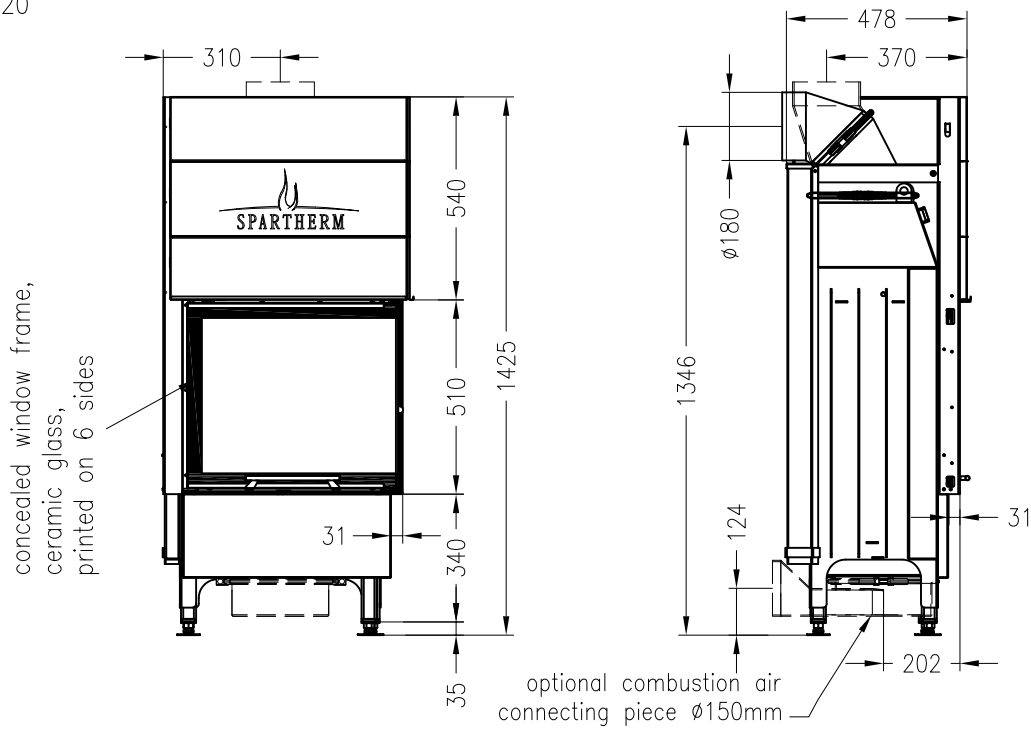

# Fireplace insert Varia 2R-55h-4S

elevating door

## Linear 4S

as at: 02/2012

front view  
M~1:20

side view  
M~1:20

horizontal section  
M~1:10

All representations and drawings are protected by applicable copyright laws.  
Utilisation or publication, including individual details, only with our written approval.  
Technical data subject to change. Errors and omissions excepted.